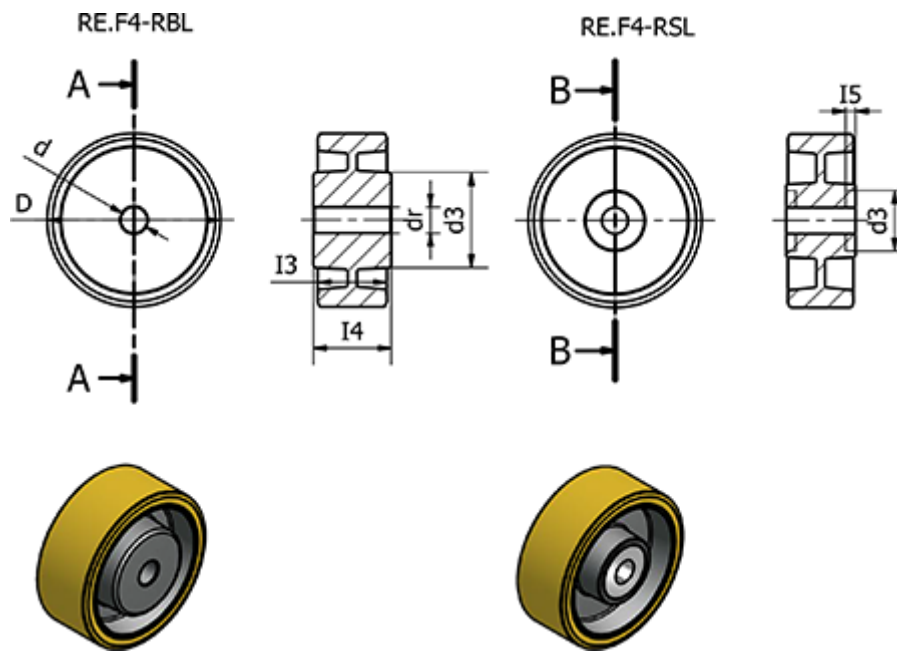

Data Sheet

Article number: 2314451406

Description: E+G Cast iron wheel 451406
RE.F4-300-RBL - loose wheel

Measures

Code	= 451406	Max static load (N)	= 42000
d	= 300	Rolling resistance (N)	= -
d3	= 120	Type	= RE.F4-300-RBL
dr	= 80	Weight (g)	= 21200
Dynamic carrying capacity (N)	= 25000		
I3	= 100		
I4	= 100		
I5	= -		